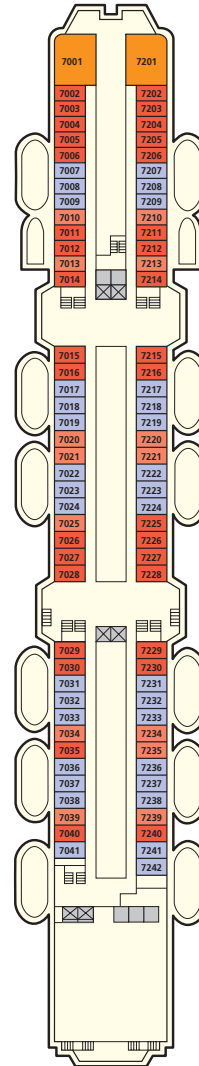

 Cabins for the Physically Challenged  
Deck 4: 4112, 4113, 4123, 4124

DECK 10

DECK 9

DECK 8

DECK 7

DECK 6

*Executive Suite*

Floor Area: Approx. 29.29 - 35.76 sq.m (315.27 - 384.91 sq.ft)

*Junior Suite*

Floor Area: Approx. 15.95 - 21.23 sq.m (171.68 - 228.51 sq.ft)

*Deluxe Oceanview Stateroom*

Floor Area: Approx. 11.94 - 12.01 sq.m (128.52 - 129.57 sq.ft)

- AA** Executive Suite - Deck 7
- AB** Executive Suite - Deck 6

- AC** Junior Suite - Deck 8
- AD** Junior Suite - Deck 8
- ADB** Junior Suite with obstructed view - Deck 8

- BA** Deluxe Oceanview Stateroom - Deck 7 & 8
- BAB** Deluxe Oceanview Stateroom with obstructed view - Deck 7 & 8
- BB** Deluxe Oceanview Stateroom - Deck 6

DECK 5

DECK 4

DECK 3

DECK 2

DECK 1

*Oceanview Stateroom*

Floor Area: Approx. 9.58 - 11.94 sq.m (103.12 - 128.52 sq.ft)

*Oceanview Stateroom with Porthole*