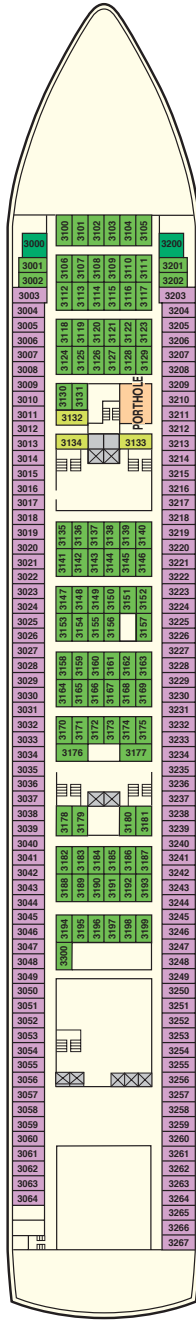

 Cabins for the Physically Challenged  
Deck 4: 4112, 4113, 4123, 4124

DECK 10

DECK 9

DECK 8

DECK 7

DECK 6

*Executive Suite*

Floor Area: Approx. 29.29 - 35.76 sq.m (315.27 - 384.91 sq.ft)

*Junior Suite*

Floor Area: Approx. 15.95 - 21.23 sq.m (171.68 - 228.51 sq.ft)

*Deluxe Oceanview Stateroom*

Floor Area: Approx. 11.94 - 12.01 sq.m (128.52 - 129.57 sq.ft)

- AA** Executive Suite - Deck 7
- AB** Executive Suite - Deck 6

- AC** Junior Suite - Deck 8
- AD** Junior Suite - Deck 8
- ADB** Junior Suite with obstructed view - Deck 8

- BA** Deluxe Oceanview Stateroom - Deck 7 & 8
- BAB** Deluxe Oceanview Stateroom with obstructed view - Deck 7 & 8
- BB** Deluxe Oceanview Stateroom - Deck 6

DECK 5

DECK 4

DECK 3

DECK 2

DECK 1

*Oceanview Stateroom*

Floor Area: Approx. 9.58 - 11.94 sq.m (103.12 - 128.52 sq.ft)

*Oceanview Stateroom with Porthole*