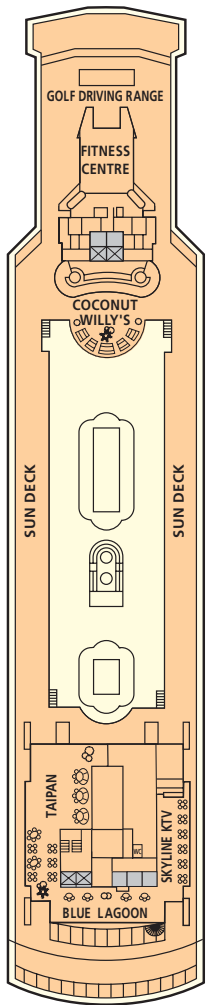

Ocean Palace

Twin Hot Tubs

Ports O' Call

Galaxy of the Stars

Boomer's

Star Club

Cabins have been colour-coded based on accommodation descriptions.  
The layout and decor are indicative only and may vary from cabin to cabin.

 Cabins for the Physically Challenged  
Deck 4: 4112, 4113, 4123, 4124

DECK 10

DECK 9

DECK 8

DECK 7

DECK 6

*Executive Suite*

Floor Area: Approx. 29.29 - 35.76 sq.m (315.27 - 384.91 sq.ft)

*Junior Suite*

Floor Area: Approx. 15.95 - 21.23 sq.m (171.68 - 228.51 sq.ft)

*Deluxe Oceanview Stateroom*

Floor Area: Approx. 11.94 - 12.01 sq.m (128.52 - 129.57 sq.ft)

- AA** Executive Suite - Deck 7
- AB** Executive Suite - Deck 6