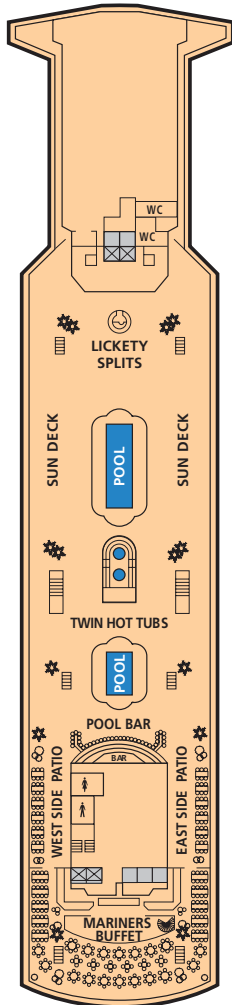

Ocean Palace

Twin Hot Tubs

Ports O' Call

Galaxy of the Stars

Boomer's

Star Club

Cabins have been colour-coded based on accommodation descriptions.  
The layout and decor are indicative only and may vary from cabin to cabin.

 Cabins for the Physically Challenged  
Deck 4: 4112, 4113, 4123, 4124

DECK 10

DECK 9

DECK 8

DECK 7

DECK 6

*Executive Suite*

Floor Area: Approx. 29.29 - 35.76 sq.m (315.27 - 384.91 sq.ft)

*Junior Suite*

Floor Area: Approx. 15.95 - 21.23 sq.m (171.68 - 228.51 sq.ft)

*Deluxe Oceanview Stateroom*

Floor Area: Approx. 11.94 - 12.01 sq.m (128.52 - 129.57 sq.ft)

- AA** Executive Suite - Deck 7
- AB** Executive Suite - Deck 6

DECK 5

DECK 4

DECK 3

DECK 2

DECK 1

*Oceanview Stateroom*

Floor Area: Approx. 9.58 - 11.94 sq.m (103.12 - 128.52 sq.ft)

*Oceanview Stateroom with Porthole*