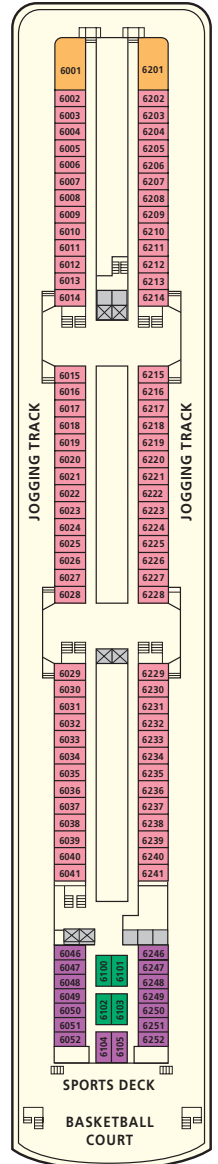

 Cabins for the Physically Challenged  
Deck 4: 4112, 4113, 4123, 4124

DECK 10

DECK 9

DECK 8

DECK 7

DECK 6

*Executive Suite*

Floor Area: Approx. 29.29 - 35.76 sq.m (315.27 - 384.91 sq.ft)

*Junior Suite*

Floor Area: Approx. 15.95 - 21.23 sq.m (171.68 - 228.51 sq.ft)

*Deluxe Oceanview Stateroom*

Floor Area: Approx. 11.94 - 12.01 sq.m (128.52 - 129.57 sq.ft)

- AA** Executive Suite - Deck 7
- AB** Executive Suite - Deck 6

DECK 5

DECK 4

DECK 3

DECK 2

DECK 1

*Oceanview Stateroom*

Floor Area: Approx. 9.58 - 11.94 sq.m (103.12 - 128.52 sq.ft)

*Oceanview Stateroom with Porthole*

Floor Area: Approx. 10.22 sq.m (110 sq.ft)

*Inside Stateroom*

Floor Area: Approx. 9.58 - 15.35 sq.m (103.12 - 165.22 sq.ft)

- CA** Oceanview Stateroom with Window - Deck 6
- CAB** Oceanview Stateroom with obstructed view - Deck 7 & 8
- CB** Oceanview Stateroom with Window - Deck 4
- CC** Oceanview Stateroom with Window - Deck 3