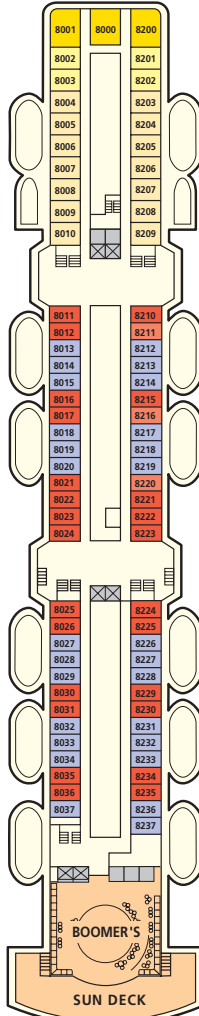

Ocean Palace

Twin Hot Tubs

Ports O' Call

Galaxy of the Stars

Boomer's

Star Club

Cabins have been colour-coded based on accommodation descriptions.  
The layout and decor are indicative only and may vary from cabin to cabin.

 Cabins for the Physically Challenged  
Deck 4: 4112, 4113, 4123, 4124

DECK 10

DECK 9

DECK 8

DECK 7

DECK 6

*Executive Suite*

Floor Area: Approx. 29.29 - 35.76 sq.m (315.27 - 384.91 sq.ft)

*Junior Suite*

Floor Area: Approx. 15.95 - 21.23 sq.m (171.68 - 228.51 sq.ft)

*Deluxe Oceanview Stateroom*

Floor Area: Approx. 11.94 - 12.01 sq.m (128.52 - 129.57 sq.ft)

- AA** Executive Suite - Deck 7
- AB** Executive Suite - Deck 6

DECK 5

DECK 4

DECK 3

DECK 2

DECK 1

*Oceanview Stateroom*

Floor Area: Approx. 9.58 - 11.94 sq.m (103.12 - 128.52 sq.ft)

*Oceanview Stateroom with Porthole*