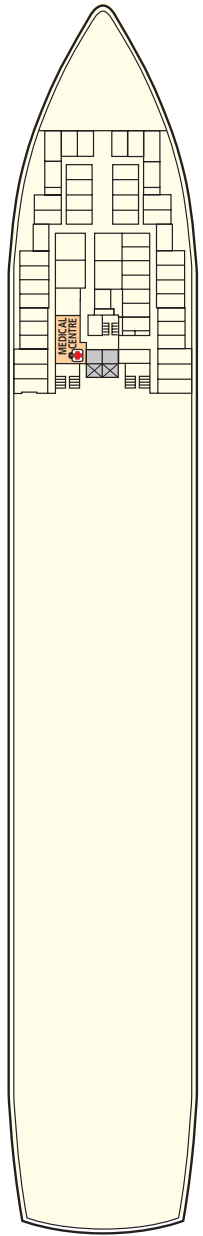

 Cabins for the Physically Challenged  
Deck 4: 4112, 4113, 4123, 4124

DECK 10

DECK 9

DECK 8

DECK 7

DECK 6

*Executive Suite*

Floor Area: Approx. 29.29 - 35.76 sq.m (315.27 - 384.91 sq.ft)

*Junior Suite*

Floor Area: Approx. 15.95 - 21.23 sq.m (171.68 - 228.51 sq.ft)

*Deluxe Oceanview Stateroom*

Floor Area: Approx. 11.94 - 12.01 sq.m (128.52 - 129.57 sq.ft)

- AA** Executive Suite - Deck 7
- AB** Executive Suite - Deck 6

DECK 5

DECK 4

DECK 3

DECK 2

DECK 1

*Oceanview Stateroom*

Floor Area: Approx. 9.58 - 11.94 sq.m (103.12 - 128.52 sq.ft)

*Oceanview Stateroom with Porthole*

Floor Area: Approx. 10.22 sq.m (110 sq.ft)

*Inside Stateroom*

Floor Area: Approx. 9.58 - 15.35 sq.m (103.12 - 165.22 sq.ft)

- CA** Oceanview Stateroom with Window - Deck 6
- CAB** Oceanview Stateroom with obstructed view - Deck 7 & 8
- CB** Oceanview Stateroom with Window - Deck 4
- CC** Oceanview Stateroom with Window - Deck 3