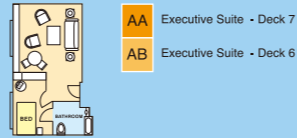

Deluxe Oceanview Stateroom

Floor Area: Approx. 11.94 - 12.01 sq. m. (128.52 - 129.57 sq. ft.)

Oceanview Stateroom with Porthole

Floor Area: Approx. 10.22 sq. m. (110 sq. ft.)

Inside Stateroom

Floor Area: Approx. 9.58 - 15.35 sq. m. (103.12 - 165.22 sq. ft.)

Cabins for the Physically Challenged

Deck 4: 4112, 4113, 4123, 4124

Cabins have been colour-coded based on accommodation descriptions. The layout and decor are indicative only and may vary from cabin to cabin.

Facts and Facilities

Ship Facts	
Gross Tonnage (grt)	42,285
Length	216.3m
Width	32.64m
Average Cruising Speed (knots)	17kn
Maximum Cruising Speed (knots)	20kn
Number of Stabilisers	2
Bow Thrusters	2
Stern Thruster	1
Full Satellite Navigation System	2
Number of Cabins	732
Passenger Capacity (based on lower berths)	1,472

Restaurants & Bars	Description	Capacity	Deck
Blue Lagoon	24-hour refreshments and snacks outlet	40	10
Taipan	Exclusive lounge and restaurant	72	10
Coconut Willy's	Poolside bar	78	10
Mariners Buffet#			
- Inside Restaurant	International buffet restaurant	188	9
- West Side Patio	Outdoor buffet seating area	66	9
- East Side Patio	Outdoor buffet seating area	63	9
Pool Bar	Drinks and cocktails	40	9
Lickety Splits	Ice-cream bar	-	9
Ocean Palace#	Chinese family-style restaurant	431	4
Four Seasons Restaurant#	Continental dining restaurant	328	4

Retail	Description	Deck
Ports O' Call	On-board shopping	5
Photo Gallery	Photo souvenirs	5