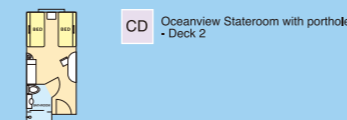

Oceanview Stateroom with Porthole

Floor Area: Approx. 10.22 sq. m. (110 sq. ft.)