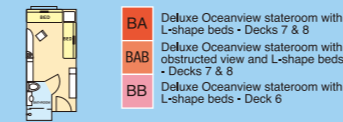

Deluxe Oceanview Stateroom

Floor Area: Approx. 11.94 - 12.01 sq. m. (128.52 - 129.57 sq. ft.)