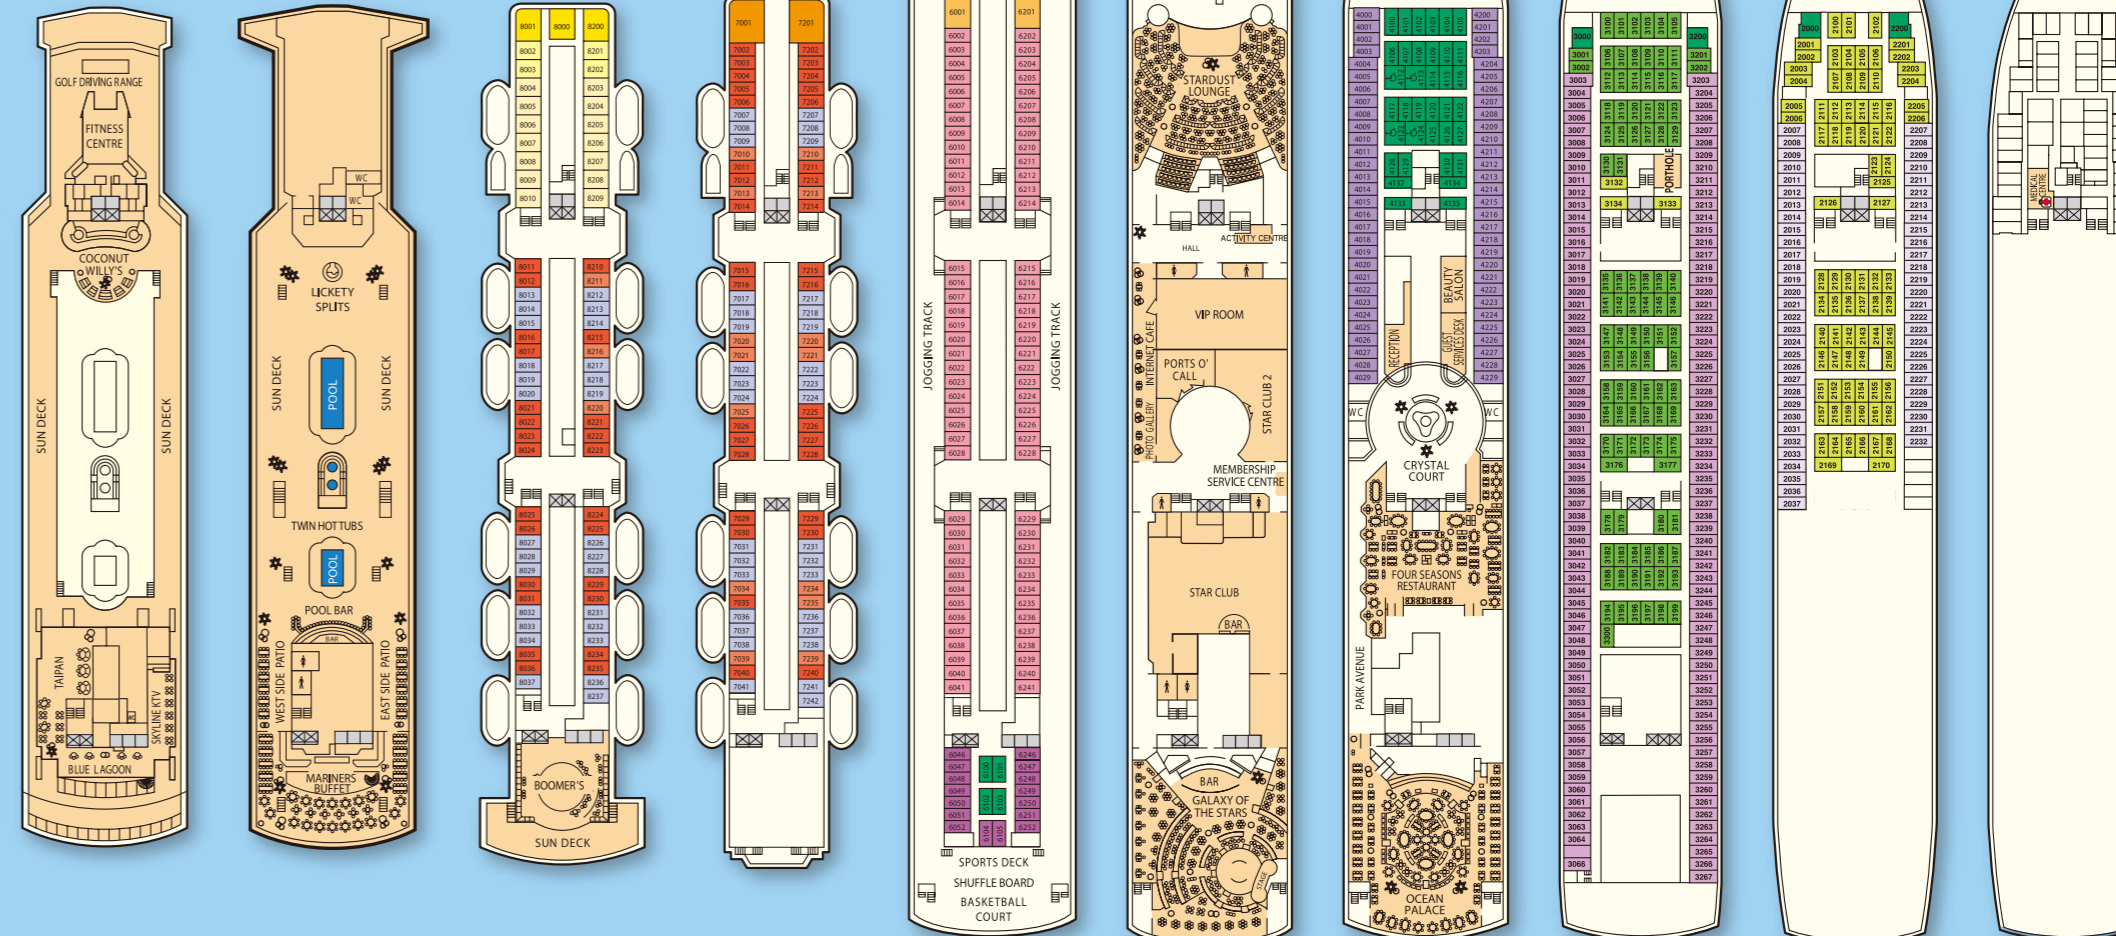

Deck 9

Deck 8

Deck 7

Deck 6

Deck 5

Deck 4

Deck 3

Deck 2

Deck 1

Deck 10