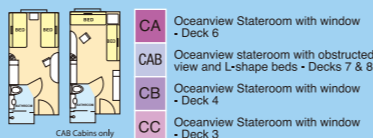

Deluxe Oceanview Stateroom

Floor Area: Approx. 11.94 - 12.01 sq. m. (128.52 - 129.57 sq. ft.)