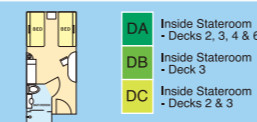

Inside Stateroom

Floor Area: Approx. 9.58 - 15.35 sq. m. (103.12 - 165.22 sq. ft.)