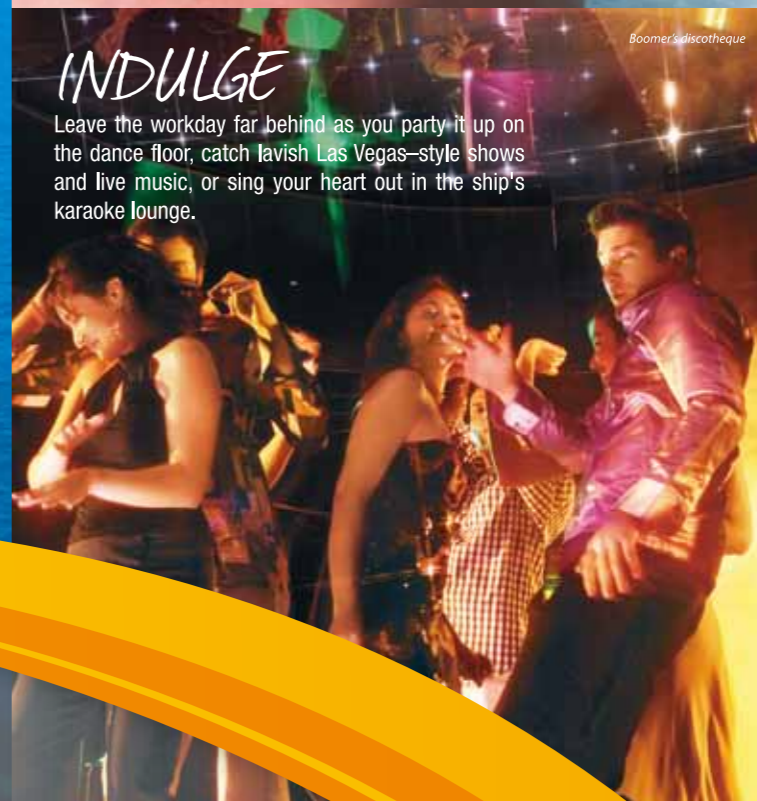

DISCOVER

Voyage through the Straits of Malacca and the Andaman Sea to take in striking regional cultures, landmarks and cuisines at destinations from Malaysia to Thailand.