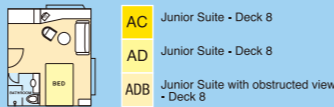

Deluxe Oceanview Stateroom

Floor Area: Approx. 11.94 - 12.01 sq. m. (128.52 - 129.57 sq. ft.)

Oceanview Stateroom with Porthole

Floor Area: Approx. 10.22 sq. m. (110 sq. ft.)

Inside Stateroom

Floor Area: Approx. 9.58 - 15.35 sq. m. (103.12 - 165.22 sq. ft.)

Cabins for the Physically Challenged

Deck 4: 4112, 4113, 4123, 4124

Cabins have been colour-coded based on accommodation descriptions. The layout and decor are indicative only and may vary from cabin to cabin.

Facts and Facilities

Ship Facts	
Gross Tonnage (grt)	42,285
Length	216.3m
Width	32.64m
Average Cruising Speed (knots)	17kn
Maximum Cruising Speed (knots)	20kn
Number of Stabilisers	2
Bow Thrusters	2
Stern Thruster	1
Full Satellite Navigation System	2
Number of Cabins	732
Passenger Capacity (based on lower berths)	1,472

Restaurants & Bars	Description	Capacity	Deck
Blue Lagoon	24-hour refreshments and snacks outlet	40	10
Taipan	Exclusive lounge and restaurant	72	10
Coconut Willy's	Poolside bar	78	10
Mariners Buffet#			
- Inside Restaurant	International buffet restaurant	188	9
- West Side Patio	Outdoor buffet seating area	66	9
- East Side Patio	Outdoor buffet seating area	63	9
Pool Bar	Drinks and cocktails	40	9
Lickety Splits	Ice-cream bar	-	9
Ocean Palace#	Chinese family-style restaurant	431	4
Four Seasons Restaurant#	Continental dining restaurant	328	4

Retail	Description	Deck
Ports O' Call	On-board shopping	5
Photo Gallery	Photo souvenirs	5